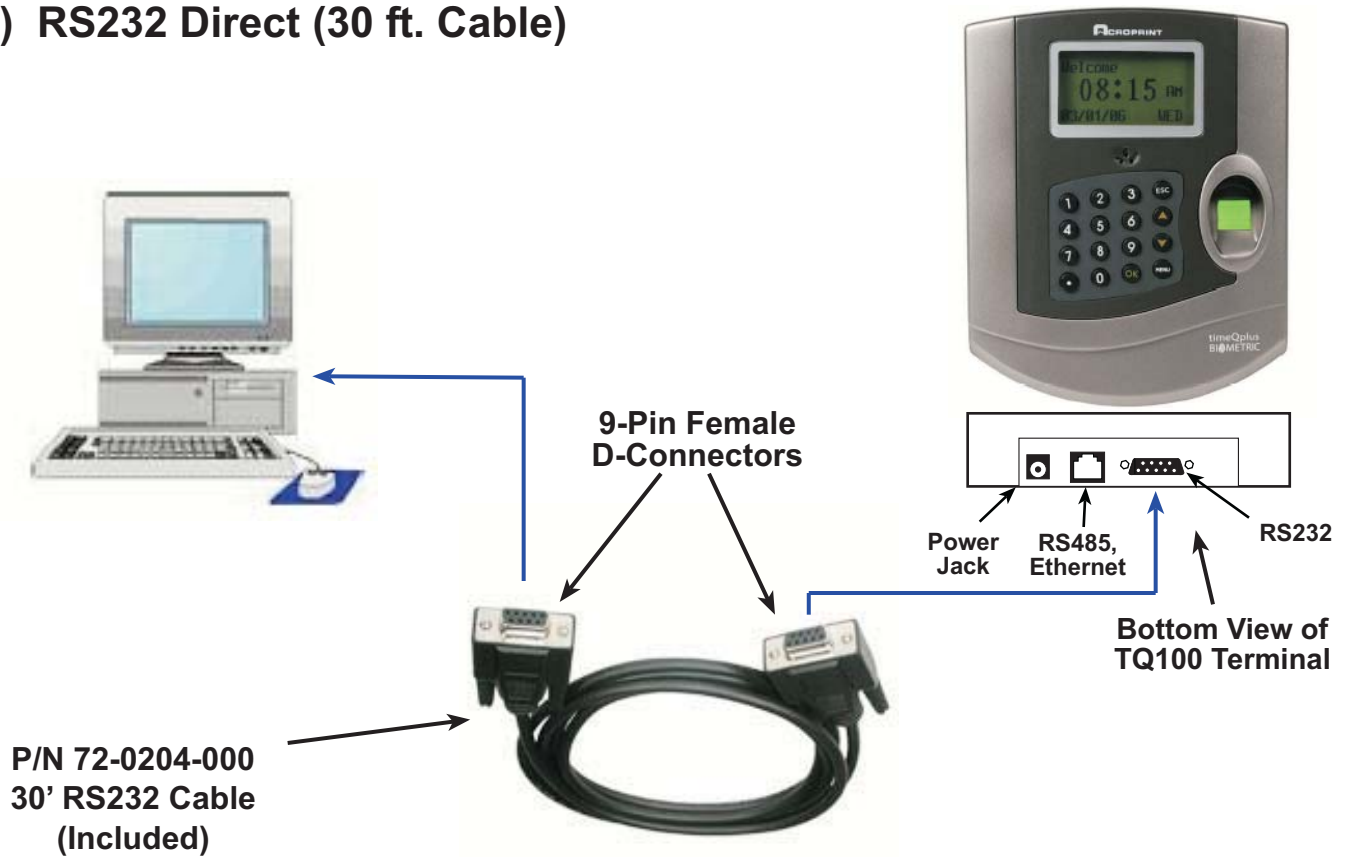

TimeQ+ Biometric Connectivity Diagrams

1) RS232 Direct (30 ft. Cable)

2) RS232 Direct (100 ft. Cable)

TimeQ+ Biometric Connectivity Diagrams

3) USB to RS232 Direct (30 ft. Cable)

4) USB to RS232 Direct (100 ft. Cable)

TimeQ+ Biometric Connectivity Diagrams

5) Ethernet Direct (325 ft. Max. Distance)

6) Connection to an Existing Ethernet Network (325 ft. Max. Distance)

TimeQ+ Biometric Connectivity Diagrams

7) RS232 to RS485 Network (1000 ft. Distance Max)

(Recommend 10 Terminals Max for Optimal Performance)

*Note: 55-0124 available in 100', 300', 500' & 1000' lengths or per/ft custom lengths

8) USB to RS485 Network (1000 ft. Distance Max)

(Recommend 10 Terminals Max for Optimal Performance)