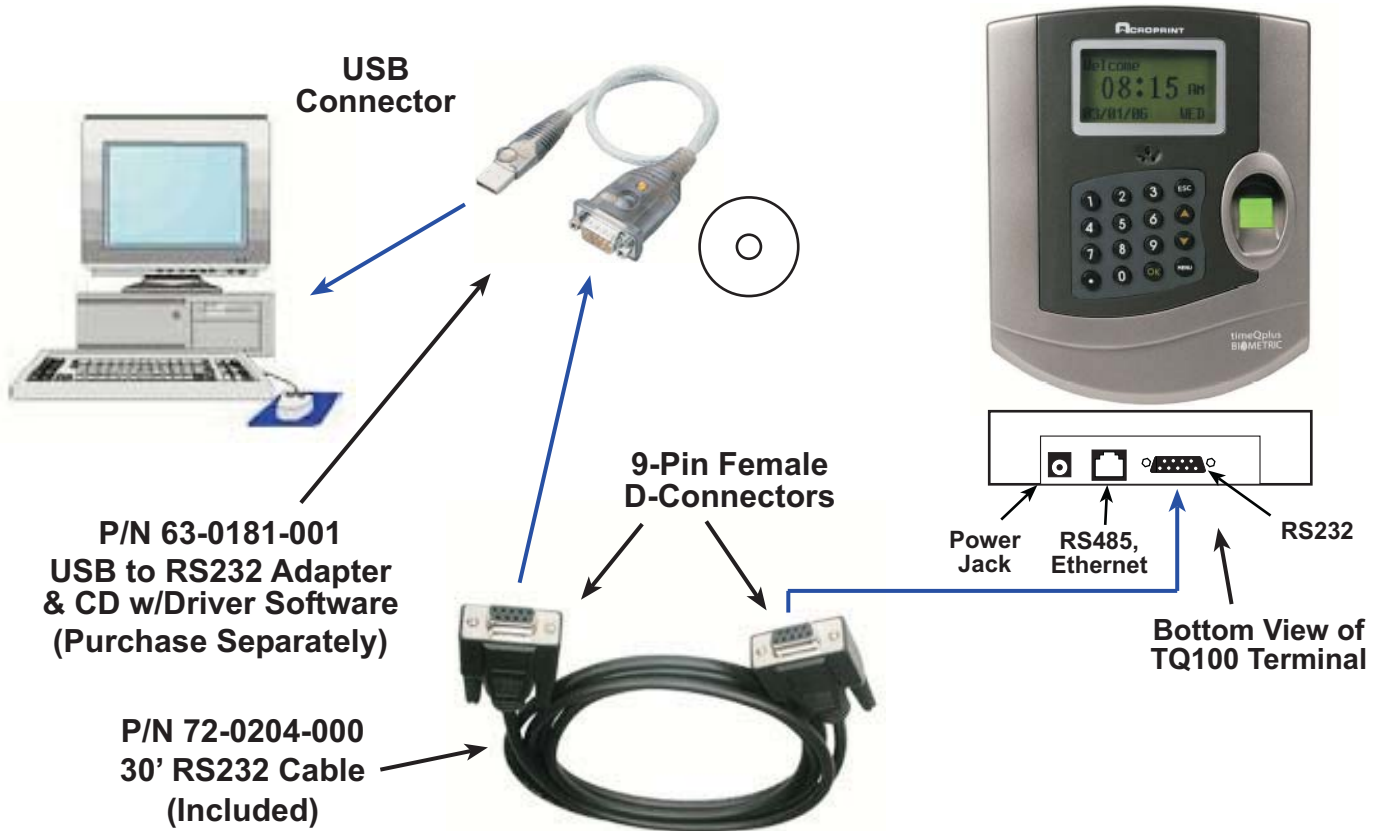

TimeQ+ Biometric Connectivity Diagrams

1) RS232 Direct (30 ft. Cable)

2) RS232 Direct (100 ft. Cable)

TimeQ+ Biometric Connectivity Diagrams

3) USB to RS232 Direct (30 ft. Cable)

4) USB to RS232 Direct (100 ft. Cable)

TimeQ+ Biometric Connectivity Diagrams

5) Ethernet Direct (325 ft. Max. Distance)

6) Connection to an Existing Ethernet Network (325 ft. Max. Distance)

TimeQ+ Biometric Connectivity Diagrams

7) RS232 to RS485 Network (1000 ft. Distance Max)

(Recommend 10 Terminals Max for Optimal Performance)

*Note: 55-0124 available in 100', 300', 500' & 1000' lengths or per/ft custom lengths

8) USB to RS485 Network (1000 ft. Distance Max)

(Recommend 10 Terminals Max for Optimal Performance)