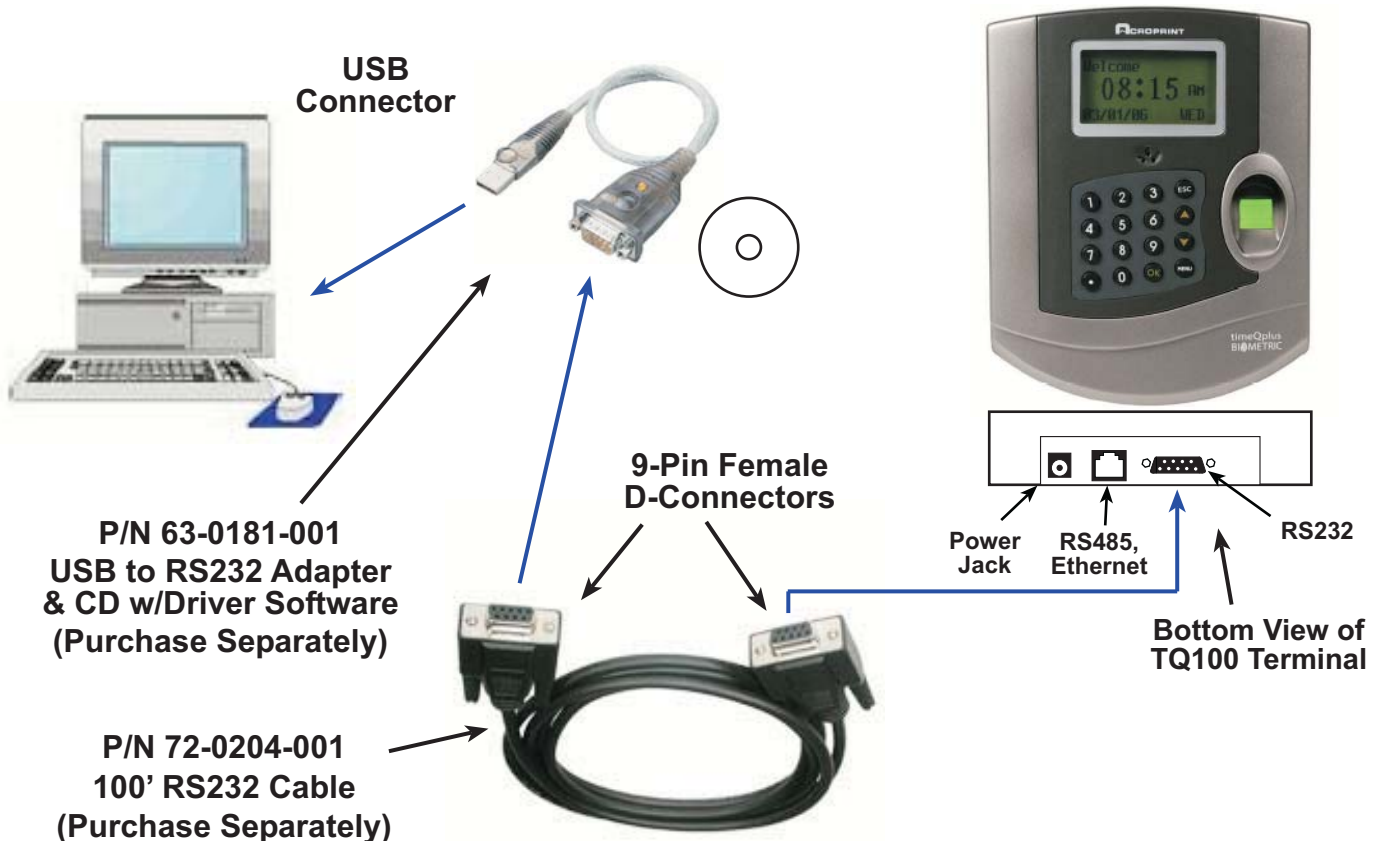

TimeQ+ Biometric Connectivity Diagrams

1) RS232 Direct (30 ft. Cable)

2) RS232 Direct (100 ft. Cable)

TimeQ+ Biometric Connectivity Diagrams

3) USB to RS232 Direct (30 ft. Cable)

4) USB to RS232 Direct (100 ft. Cable)

TimeQ+ Biometric Connectivity Diagrams

5) Ethernet Direct (325 ft. Max. Distance)

6) Connection to an Existing Ethernet Network (325 ft. Max. Distance)

TimeQ+ Biometric Connectivity Diagrams

7) RS232 to RS485 Network (1000 ft. Distance Max)

(Recommend 10 Terminals Max for Optimal Performance)

*Note: 55-0124 available in 100', 300', 500' & 1000' lengths or per/ft custom lengths

8) USB to RS485 Network (1000 ft. Distance Max)

(Recommend 10 Terminals Max for Optimal Performance)