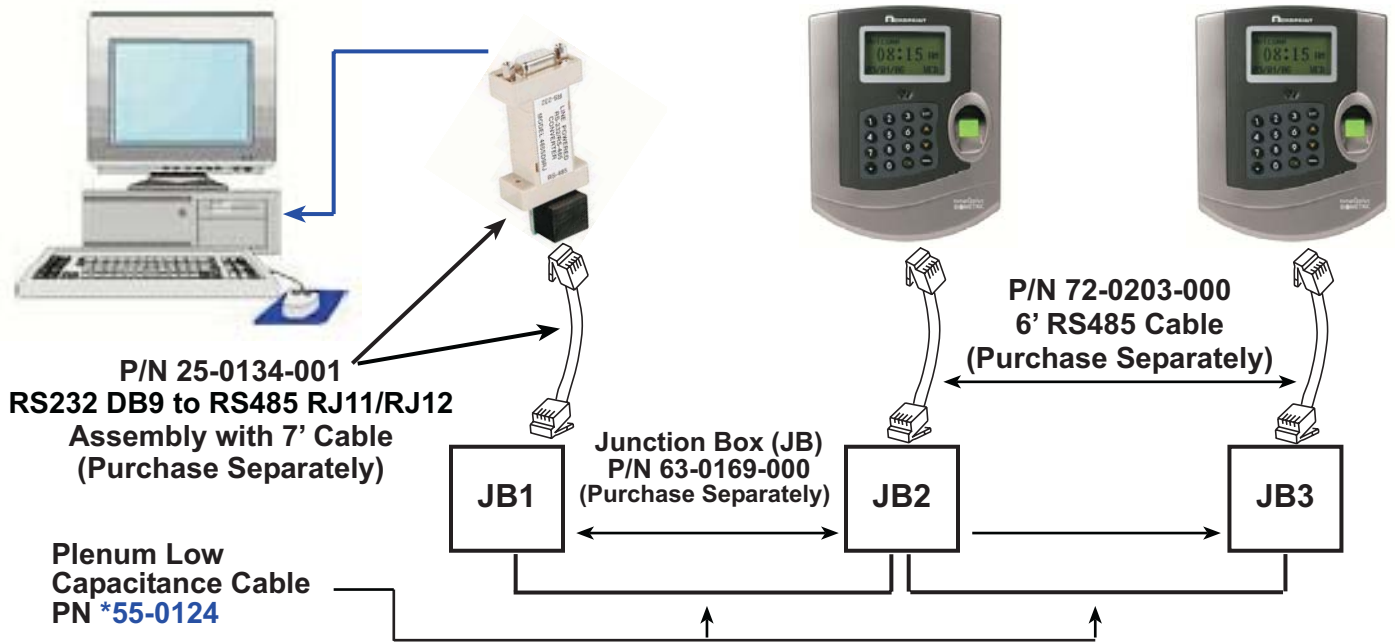

TimeQ+ Biometric Connectivity Diagrams

1) RS232 Direct (30 ft. Cable)

2) RS232 Direct (100 ft. Cable)

TimeQ+ Biometric Connectivity Diagrams

3) USB to RS232 Direct (30 ft. Cable)

4) USB to RS232 Direct (100 ft. Cable)

TimeQ+ Biometric Connectivity Diagrams

5) Ethernet Direct (325 ft. Max. Distance)

6) Connection to an Existing Ethernet Network (325 ft. Max. Distance)

TimeQ+ Biometric Connectivity Diagrams

7) RS232 to RS485 Network (1000 ft. Distance Max)

(Recommend 10 Terminals Max for Optimal Performance)

*Note: 55-0124 available in 100', 300', 500' & 1000' lengths or per/ft custom lengths

8) USB to RS485 Network (1000 ft. Distance Max)

(Recommend 10 Terminals Max for Optimal Performance)