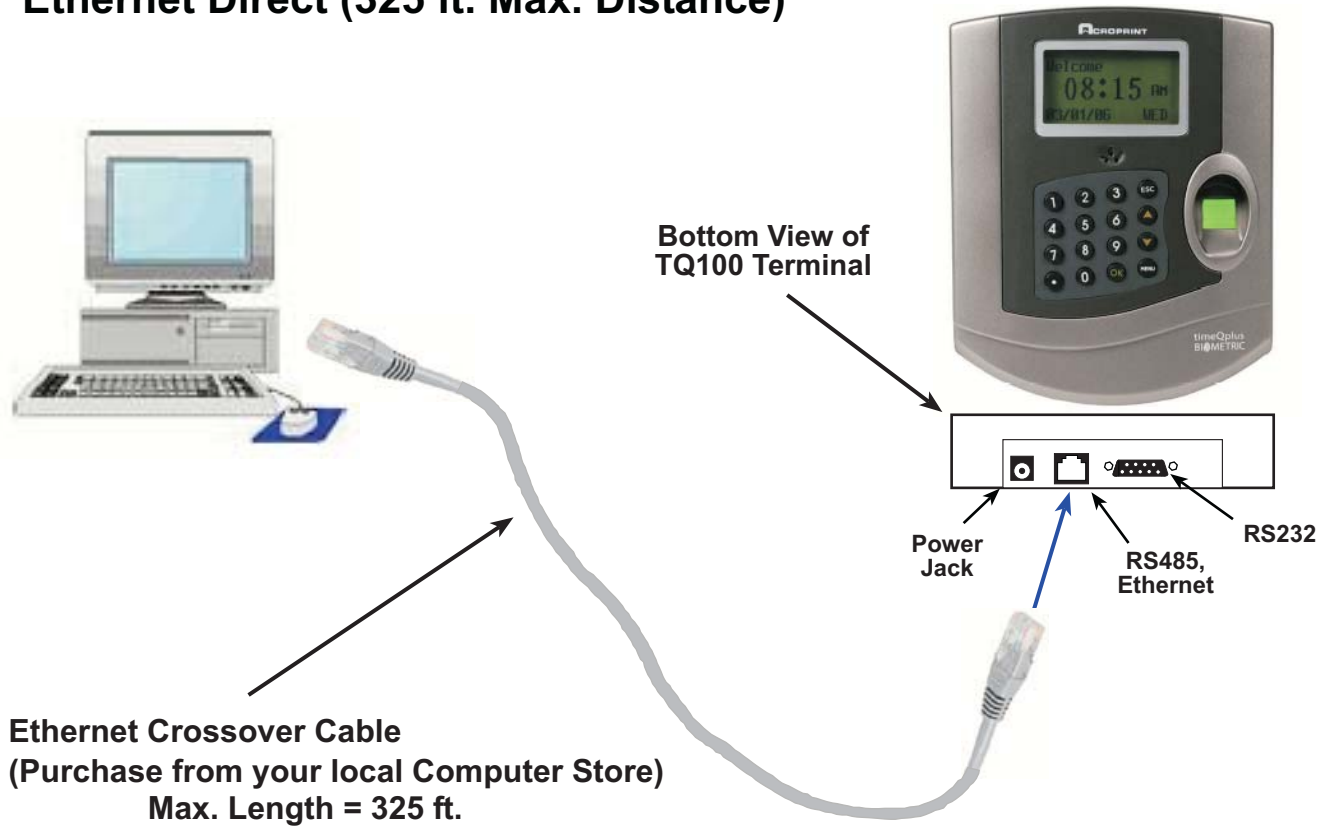

TimeQ+ Biometric Connectivity Diagrams

1) RS232 Direct (30 ft. Cable)

2) RS232 Direct (100 ft. Cable)

TimeQ+ Biometric Connectivity Diagrams

3) USB to RS232 Direct (30 ft. Cable)

4) USB to RS232 Direct (100 ft. Cable)

TimeQ+ Biometric Connectivity Diagrams

5) Ethernet Direct (325 ft. Max. Distance)

6) Connection to an Existing Ethernet Network (325 ft. Max. Distance)

TimeQ+ Biometric Connectivity Diagrams

7) RS232 to RS485 Network (1000 ft. Distance Max)

(Recommend 10 Terminals Max for Optimal Performance)

*Note: 55-0124 available in 100', 300', 500' & 1000' lengths or per/ft custom lengths

8) USB to RS485 Network (1000 ft. Distance Max)

(Recommend 10 Terminals Max for Optimal Performance)