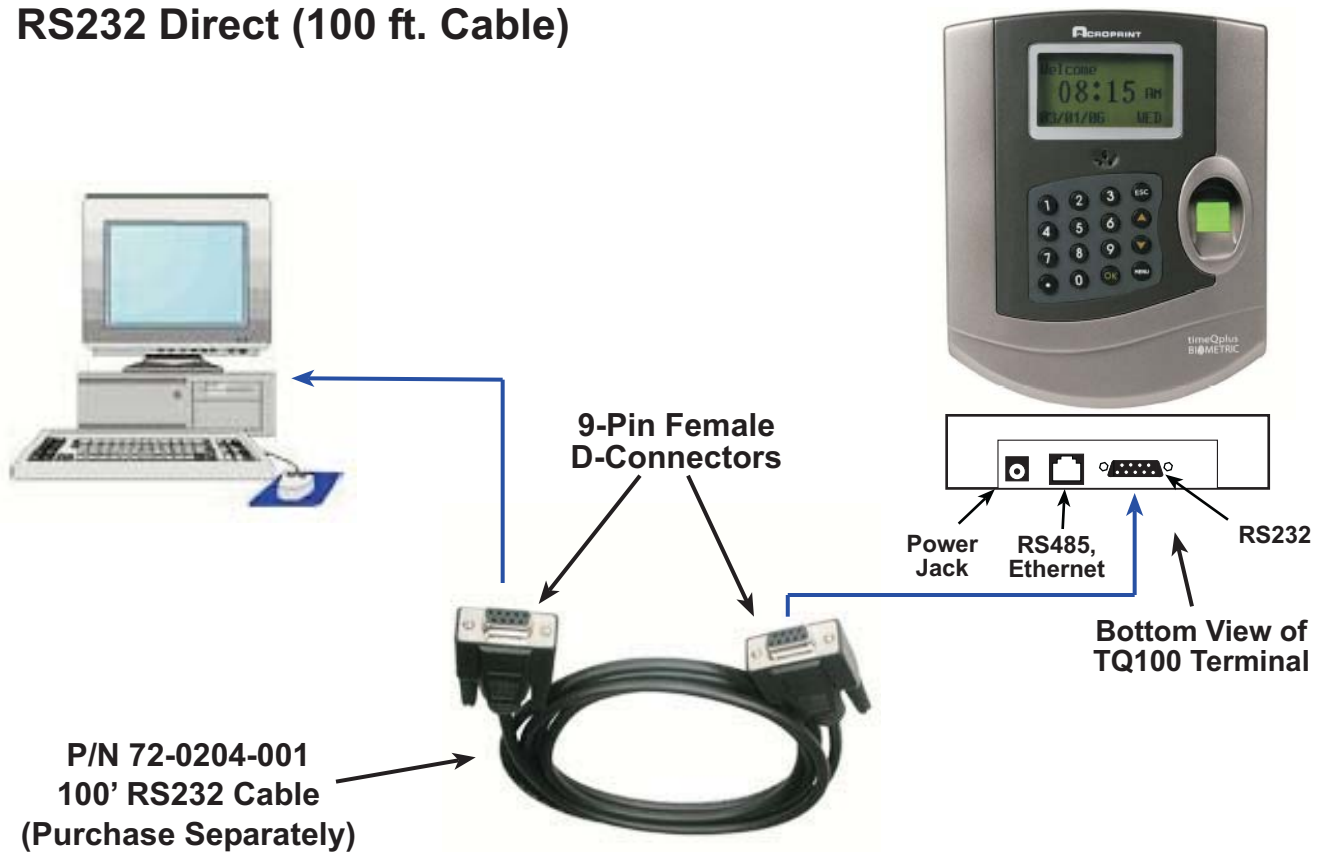

TimeQ+ Biometric Connectivity Diagrams

1) RS232 Direct (30 ft. Cable)

2) RS232 Direct (100 ft. Cable)

TimeQ+ Biometric Connectivity Diagrams

3) USB to RS232 Direct (30 ft. Cable)

4) USB to RS232 Direct (100 ft. Cable)

TimeQ+ Biometric Connectivity Diagrams

5) Ethernet Direct (325 ft. Max. Distance)

6) Connection to an Existing Ethernet Network (325 ft. Max. Distance)

TimeQ+ Biometric Connectivity Diagrams

7) RS232 to RS485 Network (1000 ft. Distance Max)

(Recommend 10 Terminals Max for Optimal Performance)

*Note: 55-0124 available in 100', 300', 500' & 1000' lengths or per/ft custom lengths

8) USB to RS485 Network (1000 ft. Distance Max)

(Recommend 10 Terminals Max for Optimal Performance)