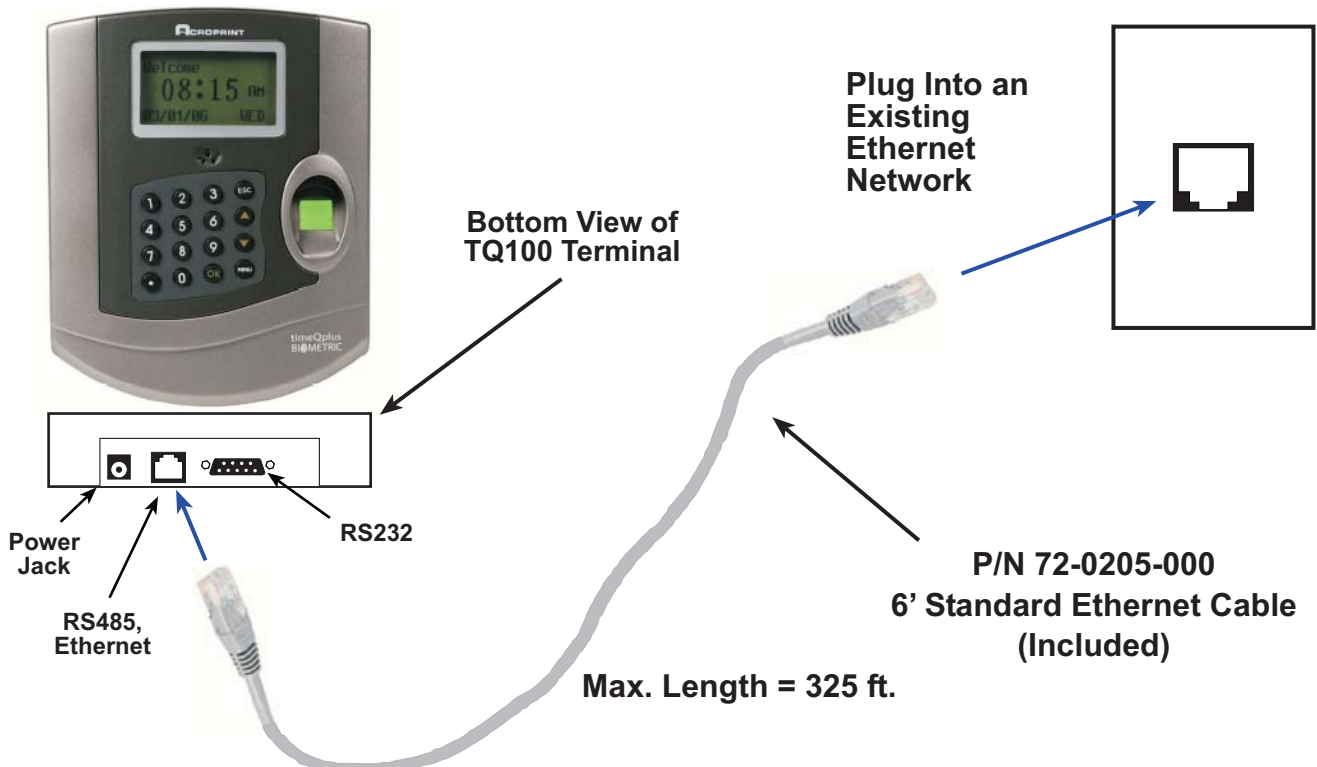

TimeQ+ Biometric Connectivity Diagrams

1) RS232 Direct (30 ft. Cable)

2) RS232 Direct (100 ft. Cable)

TimeQ+ Biometric Connectivity Diagrams

3) USB to RS232 Direct (30 ft. Cable)

4) USB to RS232 Direct (100 ft. Cable)

TimeQ+ Biometric Connectivity Diagrams

5) Ethernet Direct (325 ft. Max. Distance)

6) Connection to an Existing Ethernet Network (325 ft. Max. Distance)

TimeQ+ Biometric Connectivity Diagrams

7) RS232 to RS485 Network (1000 ft. Distance Max)

(Recommend 10 Terminals Max for Optimal Performance)

*Note: 55-0124 available in 100', 300', 500' & 1000' lengths or per/ft custom lengths

8) USB to RS485 Network (1000 ft. Distance Max)

(Recommend 10 Terminals Max for Optimal Performance)